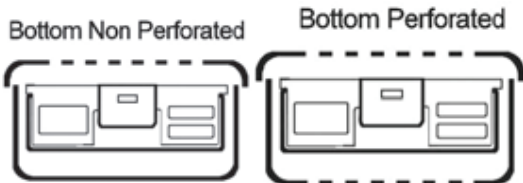

outside dimensions / mm
465x280x150

COLOUR	Bottom Non-Perforated	Bottom Perforated
GRAY	Ti210.15	Ti211.15
YELLOW	Ti220.15	Ti221.15
RED	Ti230.15	Ti231.15
BLUE	Ti240.15	Ti241.15
GREEN	Ti250.15	Ti251.15
BLACK	Ti260.15	Ti261.15