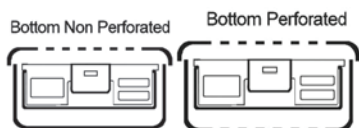

outside dimensions / mm
350x250x150

COLOUR	Bottom Non-Perforated	Bottom Perforated
GRAY	TI910.15	TI911.15
YELLOW	TI920.15	TI921.15
RED	TI930.15	TI931.15
BLUE	TI940.15	TI941.15
GREEN	TI950.15	TI951.15
BLACK	TI960.15	TI961.15