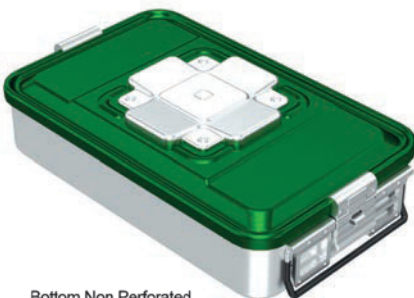

Bio-Barrier Model - Middle Size Containers

Bottom Non Perforated

outside dimensions / mm
465x280x100

COLOUR	Bottom Non-Perforated
GRAY	TI210.10B
YELLOW	TI220.10B
RED	TI230.10B
BLUE	TI240.10B
GREEN	TI250.10B
BLACK	TI260.10B

outside dimensions / mm
465x280x135

COLOUR	Bottom Non-Perforated
GRAY	TI210.13B
YELLOW	TI220.13B
RED	TI230.13B
BLUE	TI240.13B
GREEN	TI250.13B
BLACK	TI260.13B

outside dimensions / mm
465x280x150

COLOUR	Bottom Non-Perforated
GRAY	TI210.15B
YELLOW	TI220.15B
RED	TI230.15B
BLUE	TI240.15B
GREEN	TI250.15B
BLACK	TI260.15B