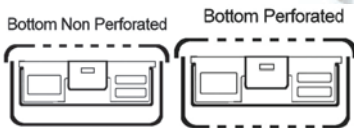

outside dimensions / mm
580x280x150

COLOUR	Bottom Non-Perforated	Bottom Perforated
GRAY	Ti110.15	Ti111.15
YELLOW	Ti120.15	Ti121.15
RED	Ti130.15	Ti131.15
BLUE	Ti140.15	Ti141.15
GREEN	Ti150.15	Ti151.15
BLACK	Ti160.15	Ti161.15

outside dimensions / mm
580x280x200

COLOUR	Bottom Non-Perforated	Bottom Perforated
GRAY	Ti110.20	Ti111.20
YELLOW	Ti120.20	Ti121.20
RED	Ti130.20	Ti131.20
BLUE	Ti140.20	Ti141.20
GREEN	Ti150.20	Ti151.20
BLACK	Ti160.20	Ti161.20

outside dimensions / mm
580x280x260

COLOUR	Bottom Non-Perforated	Bottom Perforated
GRAY	Ti110.26	Ti111.26
YELLOW	Ti120.26	Ti121.26
RED	Ti130.26	Ti131.26
BLUE	Ti140.26	Ti141.26
GREEN	Ti150.26	Ti151.26
BLACK	Ti160.26	Ti161.26