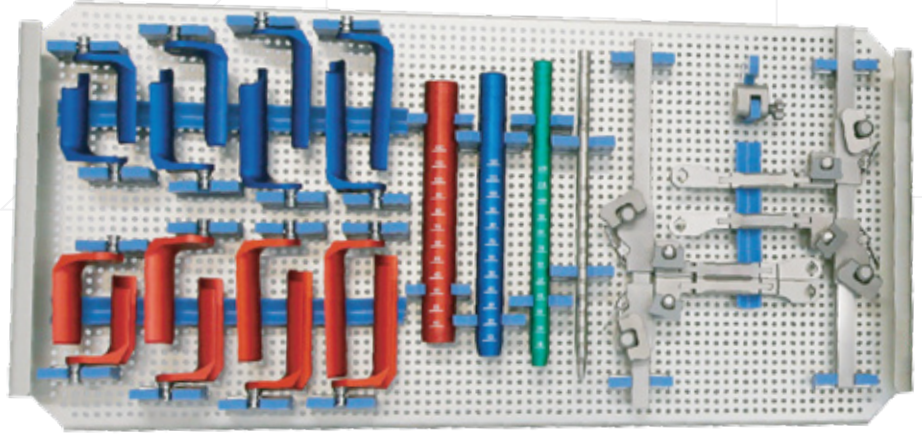

SPLIT TUBE SYSTEM

18 mm & 22 mm
DIAMETERS

 **New Pivoting Frame Up
To 40 Degrees Of Distal
Blade Rotation**

BASIC SPLIT TUBE SET

Basic Set Includes

18 & 22mm Diameters,
50, 60, 70, 80mm Lengths

EXTENDED TUBE SET

Additional Items:

90, 100, 110, 120mm Lengths.
Stepdown Frame, Locking
Block, 3rd Arm Attachment,
Hooks & Blades.

Optional Items

Articulating Arm

Light Cable Ports Offer Superior Directional Light