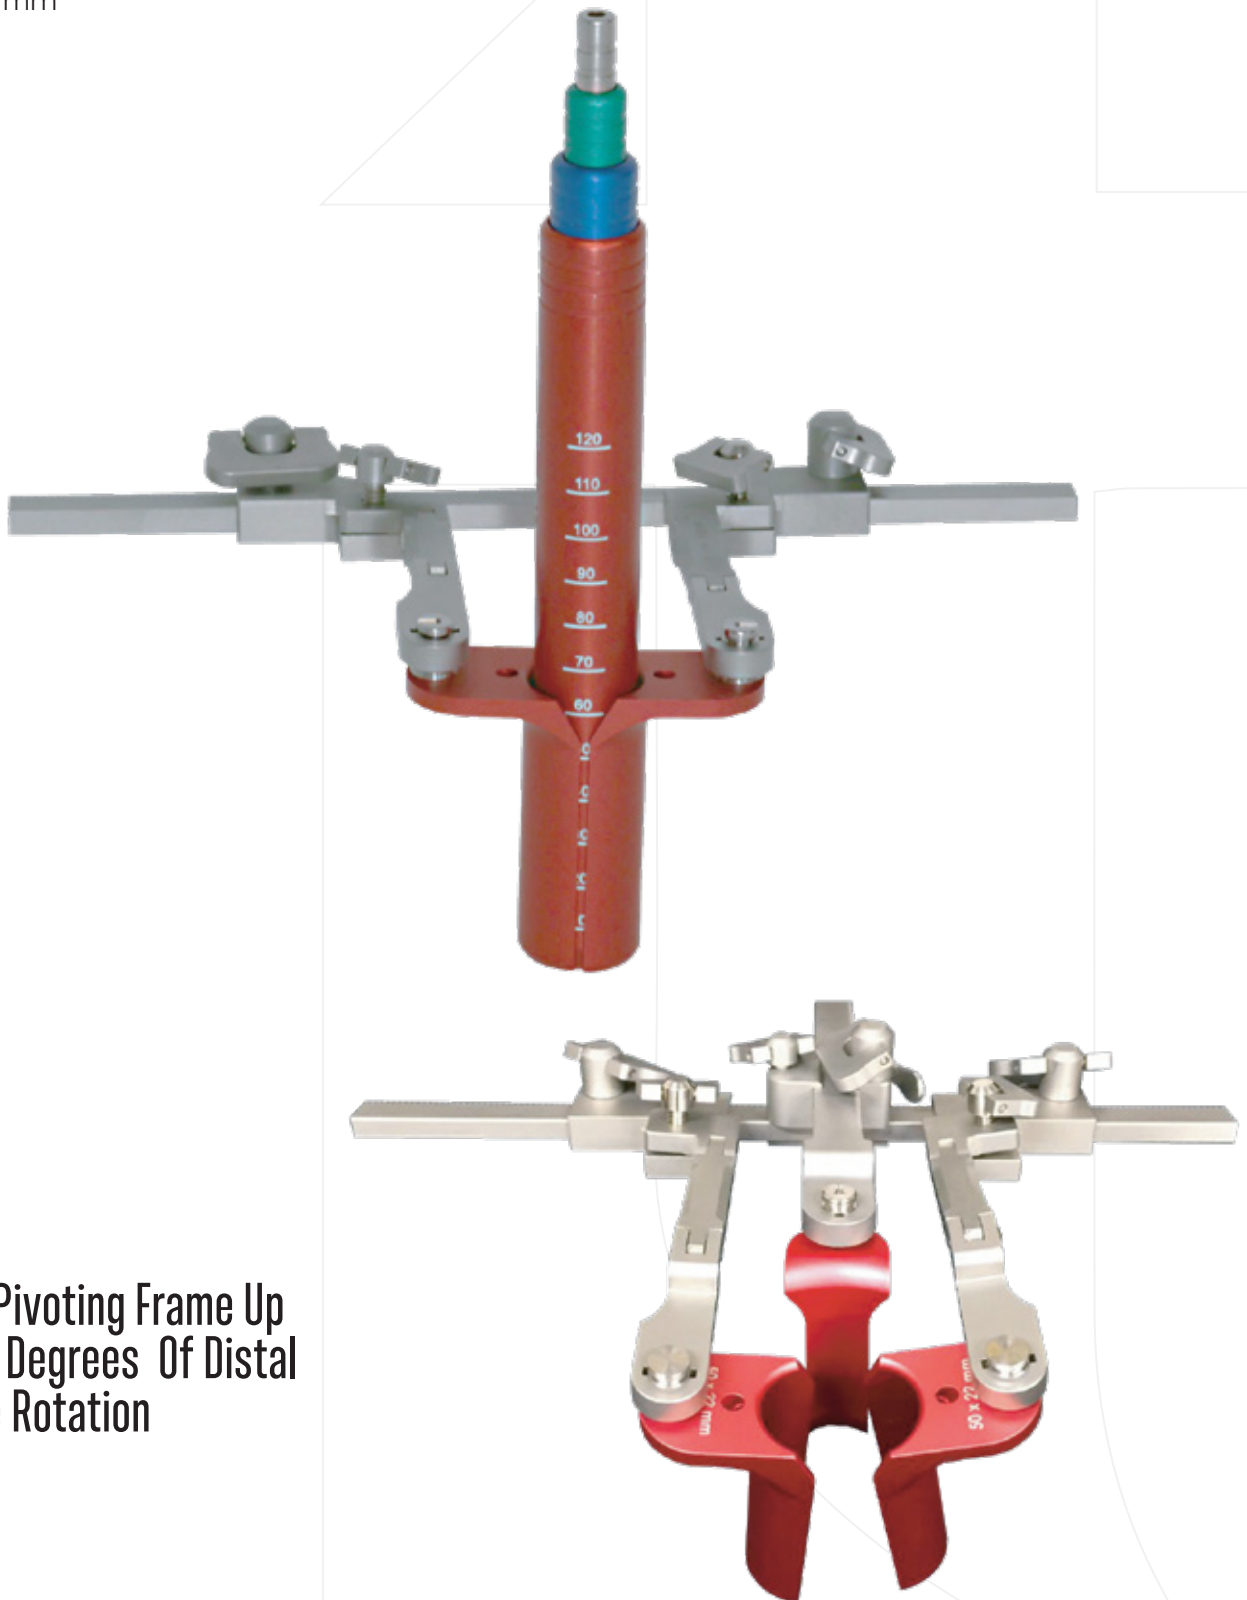

SPLIT TUBE SYSTEM

18 mm & 22 mm
DIAMETERS

 **New Pivoting Frame Up
To 40 Degrees Of Distal
Blade Rotation**

BASIC SPLIT TUBE SET

Basic Set Includes

18 & 22mm Diameters,
50, 60, 70, 80mm Lengths

EXTENDED TUBE SET

Additional Items:

90, 100, 110, 120mm Lengths.
Stepdown Frame, Locking
Block, 3rd Arm Attachment,
Hooks & Blades.

Optional Items

Articulating Arm

Light Cable Ports Offer Superior Directional Light