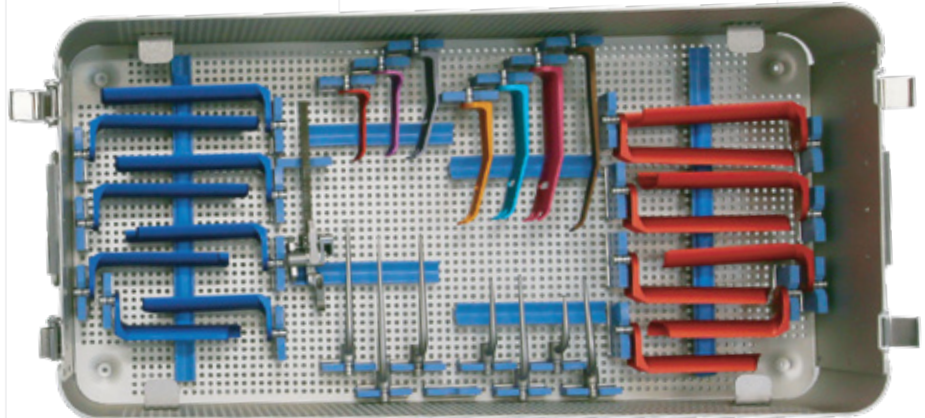

SPLIT TUBE SYSTEM

18 mm & 22 mm
DIAMETERS

 **New Pivoting Frame Up
To 40 Degrees Of Distal
Blade Rotation**

BASIC SPLIT TUBE SET

Basic Set Includes

18 & 22mm Diameters,
50, 60, 70, 80mm Lengths

EXTENDED TUBE SET

Additional Items:

90, 100, 110, 120mm Lengths.
Stepdown Frame, Locking
Block, 3rd Arm Attachment,
Hooks & Blades.

Optional Items

Articulating Arm

Light Cable Ports Offer Superior Directional Light