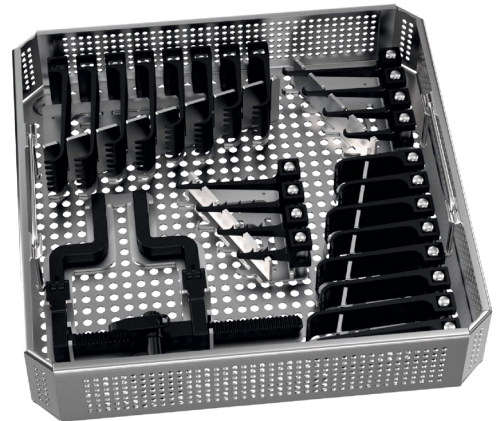

# MCC Retractor System

---

**MC 120-968-74 \***

MCC Tray small with lid 243 mm x 253 mm x 50 mm

---

**MC 120-968-75 \*\***

MCC Tray large with lid 405 mm x 253 mm x 50 mm

---

**MC 110-777-20**

Basic MCC Set with tray and hinged retractor (\*)  
Blades 2 each, hook 1 each

---

**MC 110-777-25**

MCC Set large with tray  
and 2 hinged retractors (\*\*)  
Blades 2 each, hook 1 each