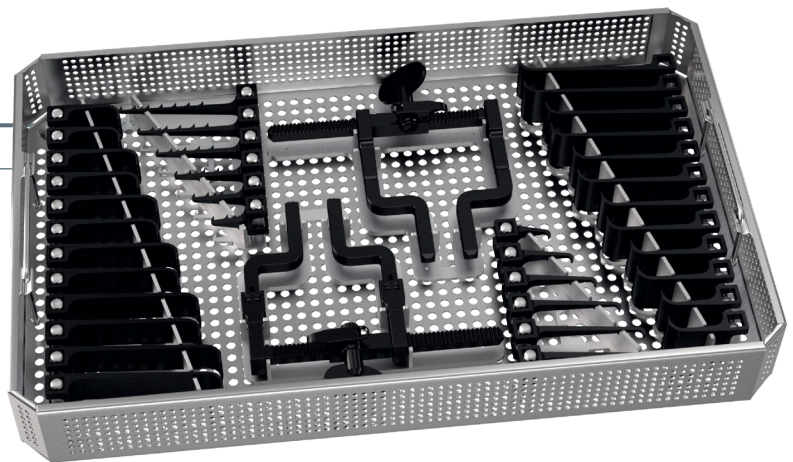

# MCC Retractor System

---

**MC 120-968-74 \***

MCC Tray small with lid 243 mm x 253 mm x 50 mm

---

**MC 120-968-75 \*\***

MCC Tray large with lid 405 mm x 253 mm x 50 mm

---

**MC 110-777-20**

Basic MCC Set with tray and hinged retractor (\*)  
Blades 2 each, hook 1 each

---

**MC 110-777-25**

MCC Set large with tray  
and 2 hinged retractors (\*\*)  
Blades 2 each, hook 1 each